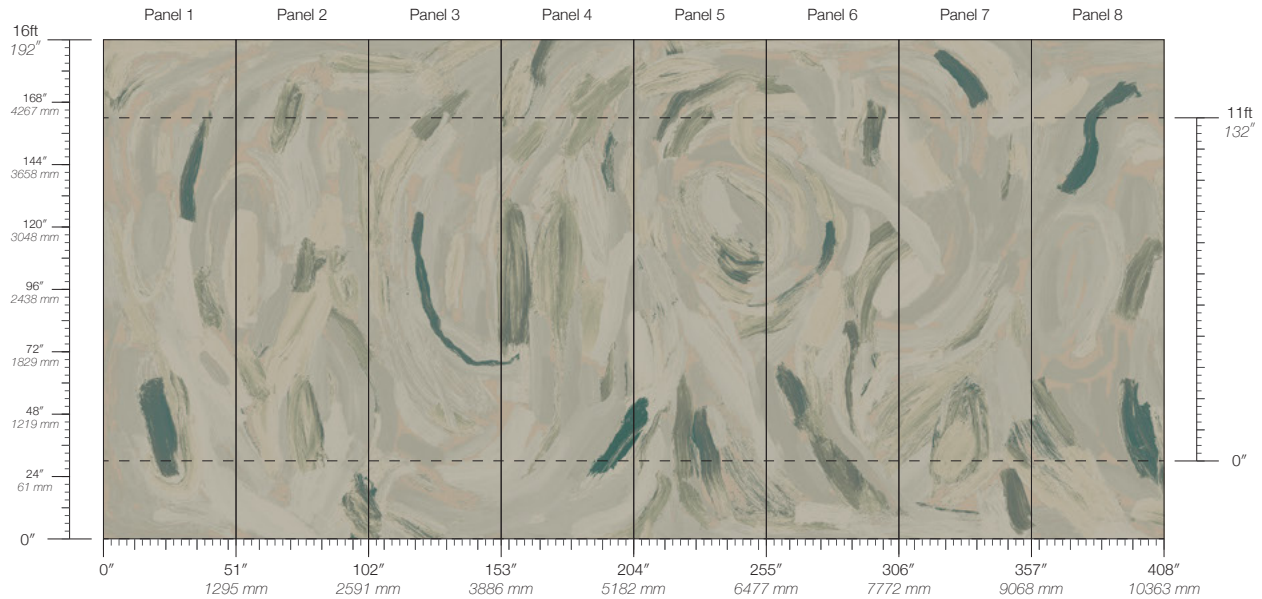

Ensemble Innocence

Suitable for residential and commercial projects

COLOR
Innocence

ITEM
7145

CONTENT
Type II PVC-Free

PANEL WIDTH
51" / 1295 mm trimmed

PANEL HEIGHT
132" / 3353 mm standard
192" / 4877 mm extended

REPEAT
Non-repeating

STOCK
Made to order

LEAD TIME
4 weeks to print

MINIMUM
1 panel

PRICE
Available upon request

ORIGIN
USA

DETAILS
Custom options available

MAINTENANCE
Water-based cleanser

ENVIRONMENTAL
Recycled Content
Phthalate Free
Low VOC
HPD Available

SPECS
Polyester/Natural Fiber face
Fabric backing
14 oz per linear yard
435.2 g per linear meter
Woven surface texture

TESTING
(US) ASTM E84 Adhered Class A
(CN) CAN/ULC-S102.2 Class A
CCC-W-408D Type II
W-101 Type II Class A
ASTM E96 Procedure B - 66 Perms

CONTACT
sales@calicowallpaper.com
+1 718 243 1705
57 Lispenard Street
New York, NY 10013 USA

DISCLAIMER
Refer to our website to see the full mural artwork. Reference the physical sample for color and texture. Panel maps represent mural artwork only.